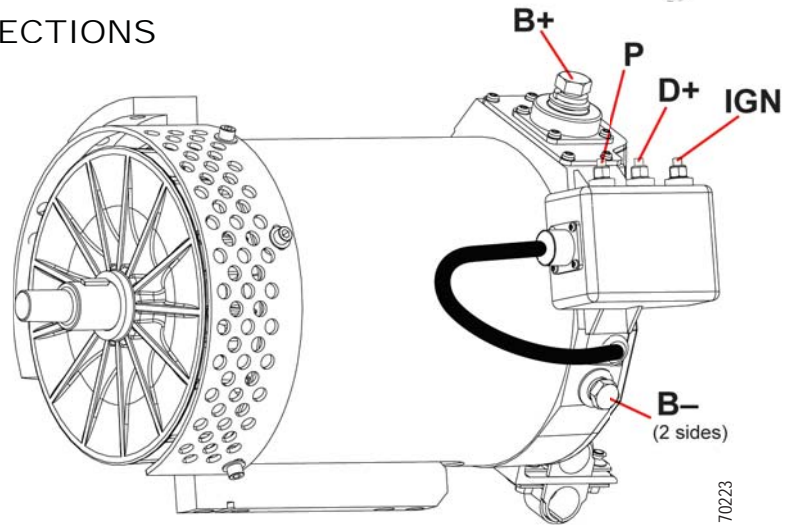

**28 Volts
525 Amps**

PRODUCT SPECIFICATIONS

Part number	100-412041
System Voltage	24V
Rated Output	525A
Output @ 2000 rpm	335A
Ground	Negative
Mounting	Cradle
Pulley	8-Groove, Ø3.56"
Rotation	Bidirectional
Temperature limits:	
Low	- 40°C / -40°F
High	110°C / 230°F (with fresh air intake)
Speed limits:	
	7000 RPM continuous
	8000 RPM intermittent
Coating	Corrosion-Resistant E-Coated
Weight	94 Lbs / 42.5 Kg.
Regulator	Internal
Excitation	IGN-Excite
Indicator Light (D+)	Yes
Remote Sense	Yes

DELSTAR PERFORMANCE CURVES

SIDE BY SIDE COMPARISON

SIDE BY SIDE TABLE

DESCRIPTION	DelStar	C803D, C840D
VOLTS	24	24
AMPS OUTPUT	525	525
AMPS @ 2000 rpm	335	320
WEIGHT	94 lbs	110 lbs
LENGTH mm (in)	403.7 (15.89)	467.4 (18.4)
DIAMETER mm (in)	237 (9.30)	241.3 (9.94)
COOLING	AIR	AIR

ACCESSORIES:

8-Groove Clutch Pulley

2400-4001

Dimensions are listed in mm over (in)

CONNECTIONS

For installation instructions, go to **"SUPPORT"** in our website: www.delstar-hd.com

CANADA & EXPORT SALES

Dixie Electric Ltd. Tel.: 905-879-0533 800-461-5799
 517 Basaltic Road Fax: 905-879-0532
 Concord, ON. E-Mail: sales@dixie-electric.com
 Canada L4K 4W8 Web Site: www.dixie-electric.com