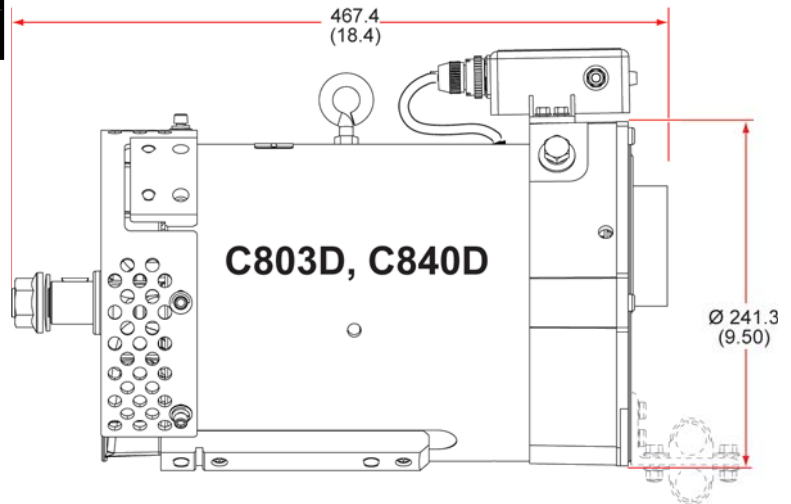

**28 Volts
525 Amps**

PRODUCT SPECIFICATIONS

Part number	100-412041
System Voltage	24V
Rated Output	525A
Output @ 2000 rpm	335A
Ground	Negative
Mounting	Cradle
Pulley	8-Groove, Ø3.56"
Rotation	Bidirectional
Temperature limits:	
Low	- 40°C / -40°F
High	110°C / 230°F (with fresh air intake)
Speed limits:	
	7000 RPM continuous
	8000 RPM intermittent
Coating	Corrosion-Resistant E-Coated
Weight	94 Lbs / 42.5 Kg.
Regulator	Internal
Excitation	IGN-Excite
Indicator Light (D+)	Yes
Remote Sense	Yes

DELSTAR PERFORMANCE CURVES

SIDE BY SIDE COMPARISON

SIDE BY SIDE TABLE

DESCRIPTION	DelStar	C803D, C840D
VOLTS	24	24
AMPS OUTPUT	525	525
AMPS @ 2000 rpm	335	320
WEIGHT	94 lbs	110 lbs
LENGTH mm (in)	403.7 (15.89)	467.4 (18.4)
DIAMETER mm (in)	237 (9.30)	241.3 (9.94)
COOLING	AIR	AIR

ACCESSORIES:

8-Groove Clutch Pulley

2400-4001

Dimensions are listed in mm over (in)

CONNECTIONS

For installation instructions, go to **"SUPPORT"** in our website: www.delstar-hd.com

CANADA & EXPORT SALES

Dixie Electric Ltd. Tel.: 905-879-0533 800-461-5799
 517 Basaltic Road Fax: 905-879-0532
 Concord, ON. E-Mail: sales@dixie-electric.com
 Canada L4K 4W8 Web Site: www.dixie-electric.com