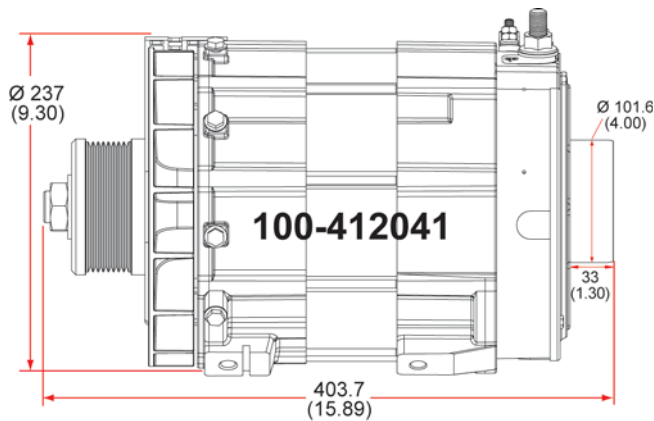

**28 Volts
525 Amps**

PRODUCT SPECIFICATIONS

Part number	100-412041
System Voltage	24V
Rated Output	525A
Output @ 2000 rpm	335A
Ground	Negative
Mounting	Cradle
Pulley	8-Groove, Ø3.56"
Rotation	Bidirectional
Temperature limits:	
Low	- 40°C / -40°F
High	110°C / 230°F (with fresh air intake)
Speed limits:	
	7000 RPM continuous
	8000 RPM intermittent
Coating	Corrosion-Resistant E-Coated
Weight	94 Lbs / 42.5 Kg.
Regulator	Internal
Excitation	IGN-Excite
Indicator Light (D+)	Yes
Remote Sense	Yes

DELSTAR PERFORMANCE CURVES

SIDE BY SIDE COMPARISON

SIDE BY SIDE TABLE

DESCRIPTION	DelStar	C803D, C840D
VOLTS	24	24
AMPS OUTPUT	525	525
AMPS @ 2000 rpm	335	320
WEIGHT	94 lbs	110 lbs
LENGTH mm (in)	403.7 (15.89)	467.4 (18.4)
DIAMETER mm (in)	237 (9.30)	241.3 (9.94)
COOLING	AIR	AIR

ACCESSORIES:

8-Groove Clutch Pulley

2400-4001

Dimensions are listed in mm over (in)

CONNECTIONS

For installation instructions, go to **"SUPPORT"** in our website: www.delstar-hd.com

CANADA & EXPORT SALES

Dixie Electric Ltd. Tel.: 905-879-0533 800-461-5799
 517 Basaltic Road Fax: 905-879-0532
 Concord, ON. E-Mail: sales@dixie-electric.com
 Canada L4K 4W8 Web Site: www.dixie-electric.com