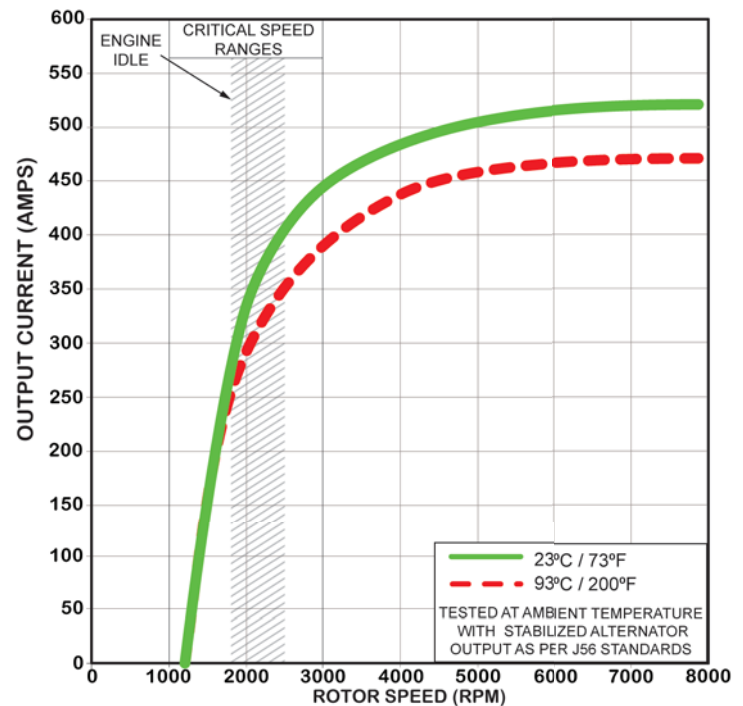

PERFECT AIR COOLED DROP-IN To Replace CE Niehoff C803D, C840D

- LIGHTER WEIGHT
- SMALLER SIZE
- AIR COOLED
- A PERFECT DROP-IN FOR CE Niehoff C803D, C840D APPLICATIONS
- SIMPLE TO SERVICE, LESS TIME REQUIRED

**28 Volts
525 Amps**

PRODUCT SPECIFICATIONS

Part number	100-412041
System Voltage	24V
Rated Output	525A
Output @ 2000 rpm	335A
Ground	Negative
Mounting	Cradle
Pulley	8-Groove, Ø3.56"
Rotation	Bidirectional
Temperature limits:	
Low	- 40°C / -40°F
High	110°C / 230°F (with fresh air intake)
Speed limits:	
	7000 RPM continuous
	8000 RPM intermittent
Coating	Corrosion-Resistant E-Coated
Weight	94 Lbs / 42.5 Kg.
Regulator	Internal
Excitation	IGN-Excite
Indicator Light (D+)	Yes
Remote Sense	Yes

DELSTAR PERFORMANCE CURVES

SIDE BY SIDE COMPARISON

SIDE BY SIDE TABLE

DESCRIPTION	DelStar	C803D, C840D
VOLTS	24	24
AMPS OUTPUT	525	525
AMPS @ 2000 rpm	335	320
WEIGHT	94 lbs	110 lbs
LENGTH mm (in)	403.7 (15.89)	467.4 (18.4)
DIAMETER mm (in)	237 (9.30)	241.3 (9.94)
COOLING	AIR	AIR