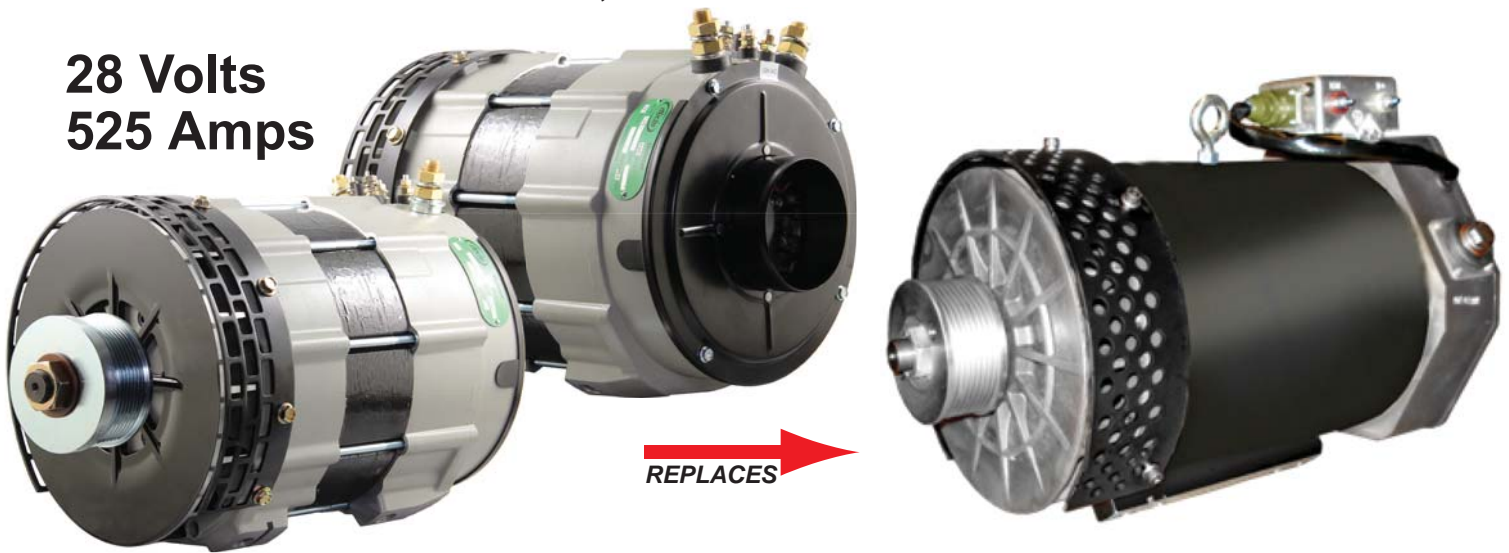

PERFECT AIR COOLED DROP-IN To Replace CE Niehoff C803D, C840D

- LIGHTER WEIGHT
- SMALLER SIZE
- AIR COOLED
- A PERFECT DROP-IN FOR CE Niehoff C803D, C840D APPLICATIONS
- SIMPLE TO SERVICE, LESS TIME REQUIRED

**28 Volts
525 Amps**

PRODUCT SPECIFICATIONS

Part number	100-412041
System Voltage	24V
Rated Output	525A
Output @ 2000 rpm	335A
Ground	Negative
Mounting	Cradle
Pulley	8-Groove, Ø3.56"
Rotation	Bidirectional
Temperature limits:	
Low	- 40°C / -40°F
High	110°C / 230°F (with fresh air intake)
Speed limits:	
	7000 RPM continuous
	8000 RPM intermittent
Coating	Corrosion-Resistant E-Coated
Weight	94 Lbs / 42.5 Kg.
Regulator	Internal
Excitation	IGN-Excite
Indicator Light (D+)	Yes
Remote Sense	Yes

DELSTAR PERFORMANCE CURVES

SIDE BY SIDE COMPARISON

SIDE BY SIDE TABLE

DESCRIPTION	DelStar	C803D, C840D
VOLTS	24	24
AMPS OUTPUT	525	525
AMPS @ 2000 rpm	335	320
WEIGHT	94 lbs	110 lbs
LENGTH mm (in)	403.7 (15.89)	467.4 (18.4)
DIAMETER mm (in)	237 (9.30)	241.3 (9.94)
COOLING	AIR	AIR