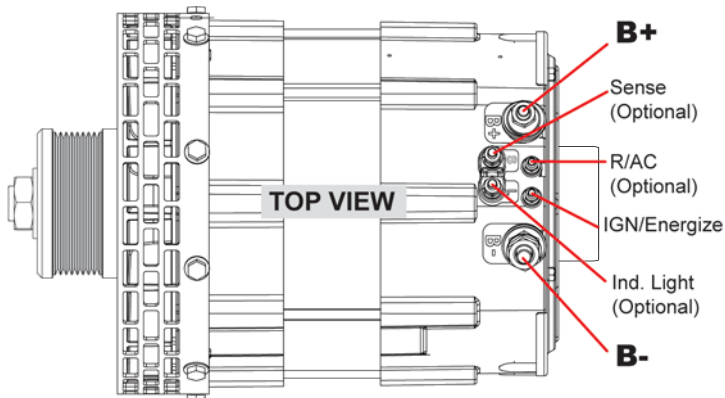

**28 Volts
525 Amps**

PRODUCT SPECIFICATIONS

Part number	100-412041
System Voltage	24V
Rated Output	525A
Output @ 2000 rpm	335A
Ground	Negative
Mounting	Cradle
Pulley	8-Groove, Ø3.56"
Rotation	Bidirectional
Temperature limits:	
Low	- 40°C / -40°F
High	110°C / 230°F (with fresh air intake)
Speed limits:	
	7000 RPM continuous
	8000 RPM intermittent
Coating	Corrosion-Resistant E-Coated
Weight	94 Lbs / 42.5 Kg.
Regulator	Internal
Excitation	IGN-Excite
Indicator Light (D+)	Yes
Remote Sense	Yes

DELSTAR PERFORMANCE CURVES

SIDE BY SIDE COMPARISON

SIDE BY SIDE TABLE

DESCRIPTION	DelStar	C803D, C840D
VOLTS	24	24
AMPS OUTPUT	525	525
AMPS @ 2000 rpm	335	320
WEIGHT	94 lbs	110 lbs
LENGTH mm (in)	403.7 (15.89)	467.4 (18.4)
DIAMETER mm (in)	237 (9.30)	241.3 (9.94)
COOLING	AIR	AIR

ACCESSORIES:

8-Groove Clutch Pulley

2400-4001

Dimensions are listed in mm over (in)

CONNECTIONS

For installation instructions, go to **"SUPPORT"** in our website: www.delstar-hd.com

CANADA & EXPORT SALES

Dixie Electric Ltd. Tel.: 905-879-0533 800-461-5799
 517 Basaltic Road Fax: 905-879-0532
 Concord, ON. E-Mail: sales@dixie-electric.com
 Canada L4K 4W8 Web Site: www.dixie-electric.com